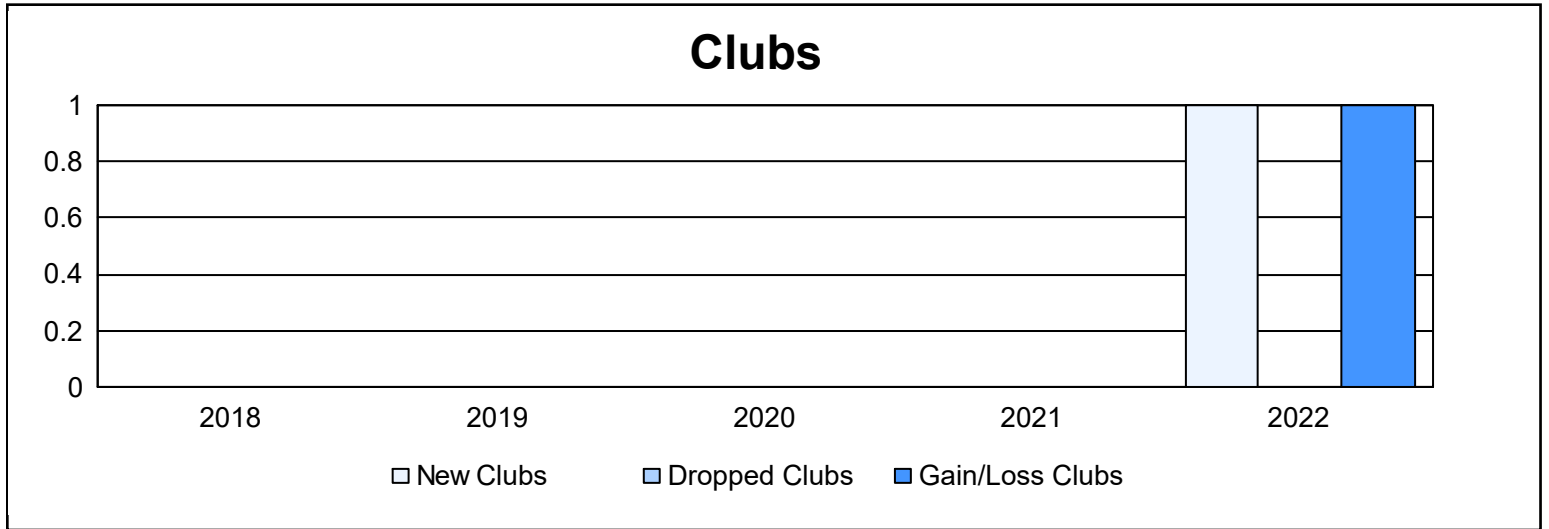

Year	New Clubs	Dropped Clubs	Gain/Loss Clubs	New Members	Charter Members	Reinstate Members	Transfer Members	Total Member Added	Total Members Dropped	Gain/Loss Members
2017-2018	0	0	0	83	0	0	4	87	72	15
2018-2019	0	0	0	71	0	0	2	73	78	-5
2019-2020	0	0	0	62	0	0	6	68	62	6
2020-2021	0	0	0	32	0	2	3	37	63	-26
2021-2022	1	0	1	63	25	2	4	94	90	4
<b>Average</b>	<b>0</b>	<b>0</b>	<b>0</b>	<b>62</b>	<b>5</b>	<b>1</b>	<b>4</b>	<b>72</b>	<b>73</b>	<b>-1</b>

### Membership Composition June 2022 Cumulative