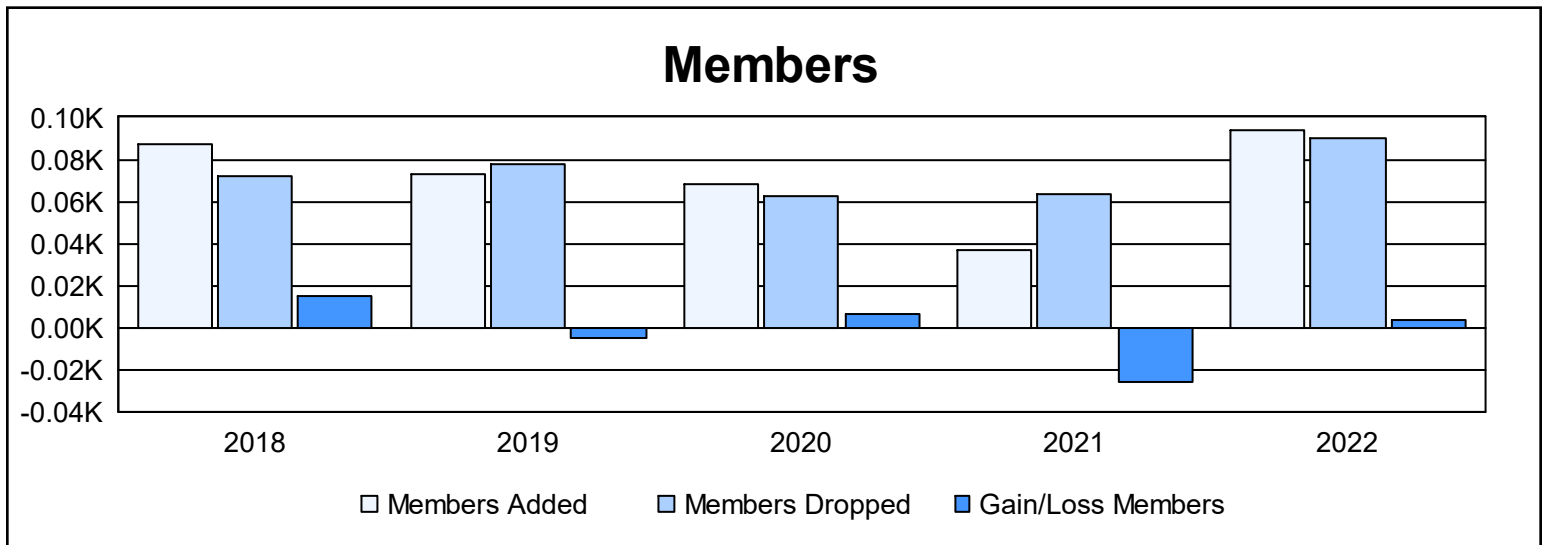

Year	New Clubs	Dropped Clubs	Gain/Loss Clubs	New Members	Charter Members	Reinstate Members	Transfer Members	Total Member Added	Total Members Dropped	Gain/Loss Members
2017-2018	0	0	0	83	0	0	4	87	72	15
2018-2019	0	0	0	71	0	0	2	73	78	-5
2019-2020	0	0	0	62	0	0	6	68	62	6
2020-2021	0	0	0	32	0	2	3	37	63	-26
2021-2022	1	0	1	63	25	2	4	94	90	4
<b>Average</b>	<b>0</b>	<b>0</b>	<b>0</b>	<b>62</b>	<b>5</b>	<b>1</b>	<b>4</b>	<b>72</b>	<b>73</b>	<b>-1</b>

### Membership Composition June 2022 Cumulative