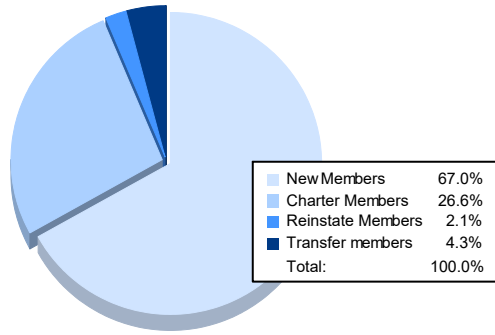

Year	New Clubs	Dropped Clubs	Gain/Loss Clubs	New Members	Charter Members	Reinstate Members	Transfer Members	Total Member Added	Total Members Dropped	Gain/Loss Members
2017-2018	0	0	0	83	0	0	4	87	72	15
2018-2019	0	0	0	71	0	0	2	73	78	-5
2019-2020	0	0	0	62	0	0	6	68	62	6
2020-2021	0	0	0	32	0	2	3	37	63	-26
2021-2022	1	0	1	63	25	2	4	94	90	4
<b>Average</b>	<b>0</b>	<b>0</b>	<b>0</b>	<b>62</b>	<b>5</b>	<b>1</b>	<b>4</b>	<b>72</b>	<b>73</b>	<b>-1</b>

### Membership Composition June 2022 Cumulative